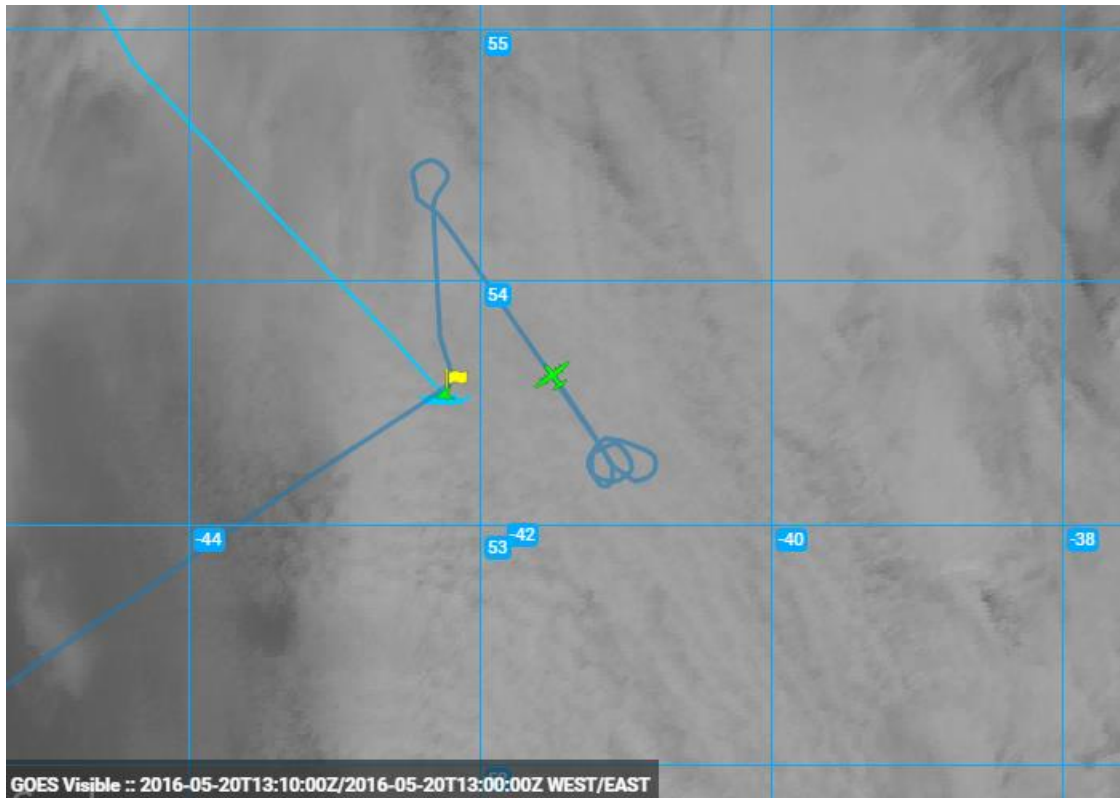

Comments:

Real-time GOES imagery with overlaid ship, aircraft, and CALIPSO trajectories.

1225Z_ApproachingShip

1230Z_StartingZpattern

1250Z_NorthernZpatternLeg

1305Z_NorthernZpatternLeg

1325Z_NorthernZpatternLegLowLevel