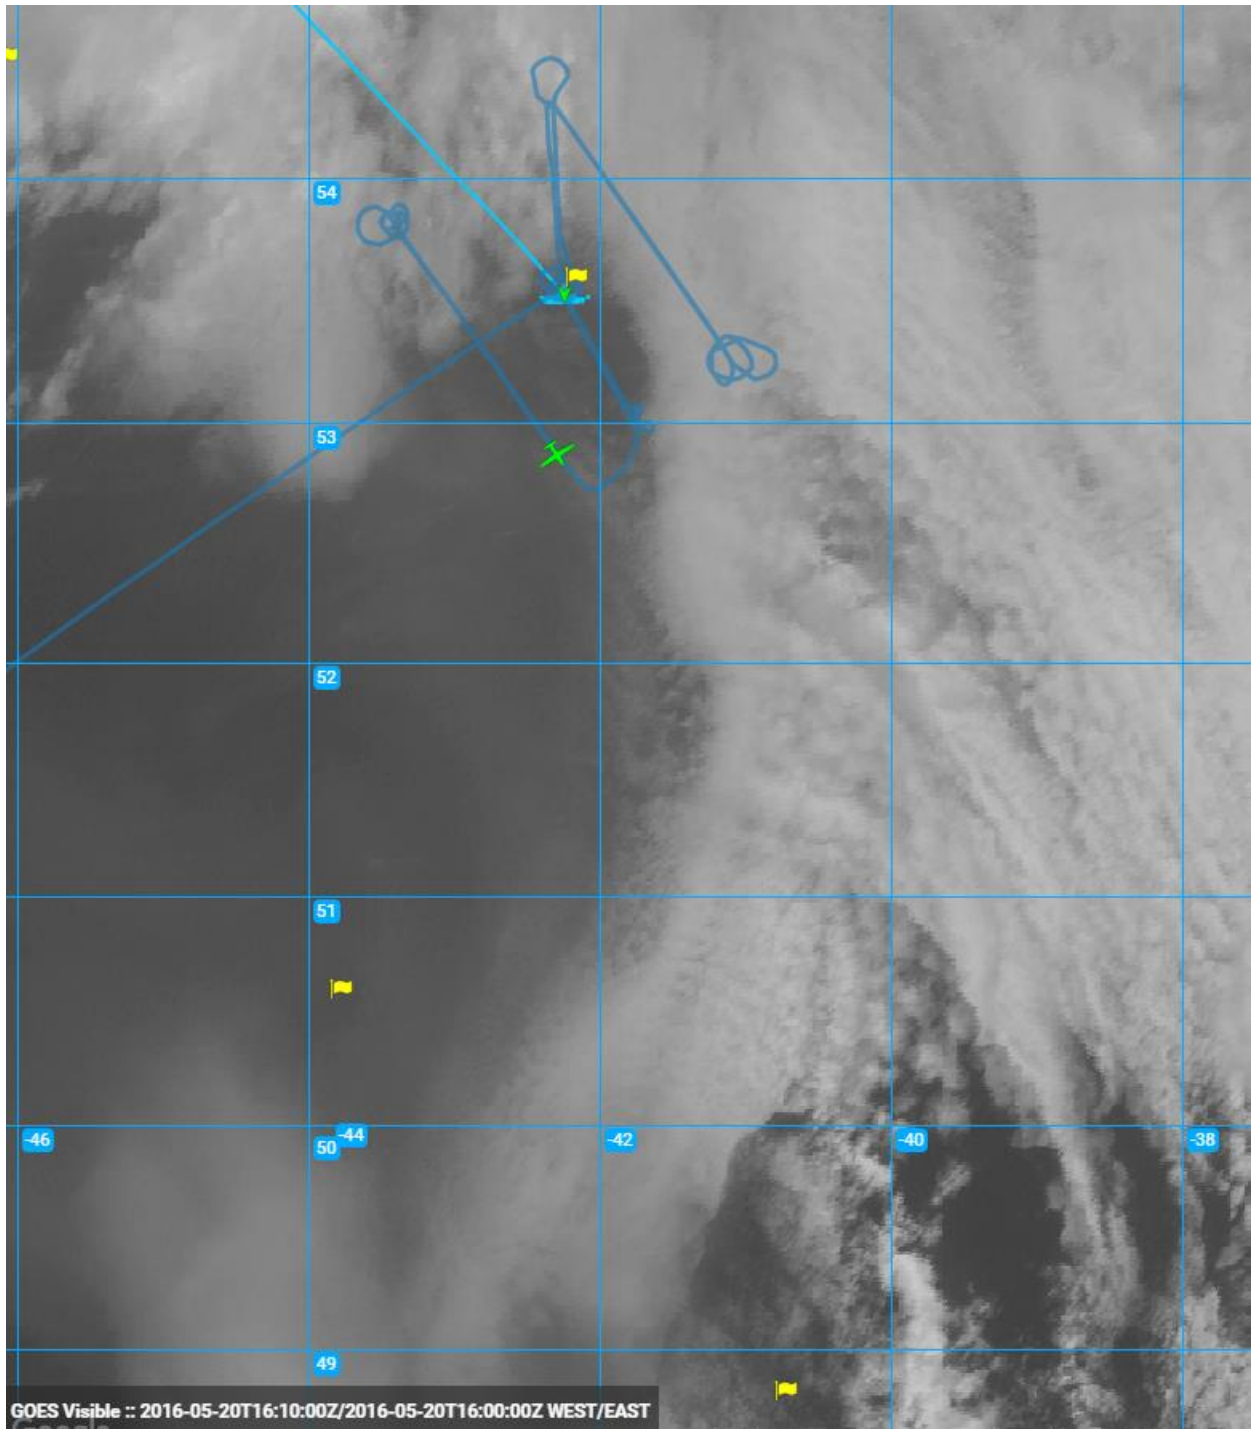

1622Z_LowerZPatternLowLeg