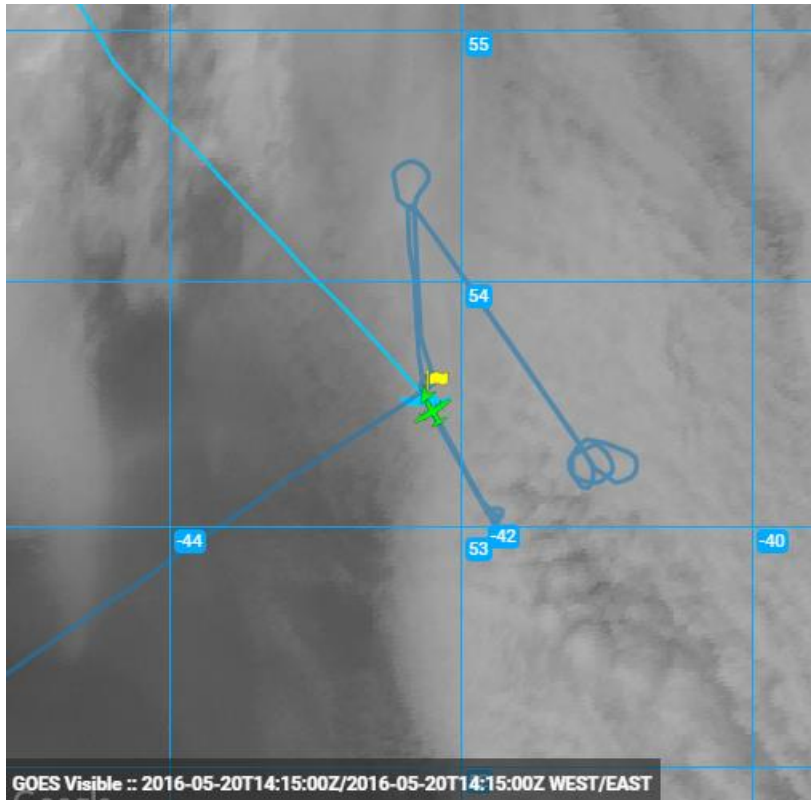

Comments:

Real-time GOES imagery with overlaid ship, aircraft, and CALIPSO trajectories.

1225Z_ApproachingShip

1230Z_StartingZpattern

1250Z_NorthernZpatternLeg

1305Z_NorthernZpatternLeg

1325Z_NorthernZpatternLegLowLevel

1340Z_NorthernZpatternLegLowLevel

1350Z_LowLevelAtShip

1352Z_StartingCloudModule

1405Z_StartingCloudModule

1430Z_CloudModule

1450Z_CloudModule

1455Z_CloudModule

1548Z_LowerZPattern