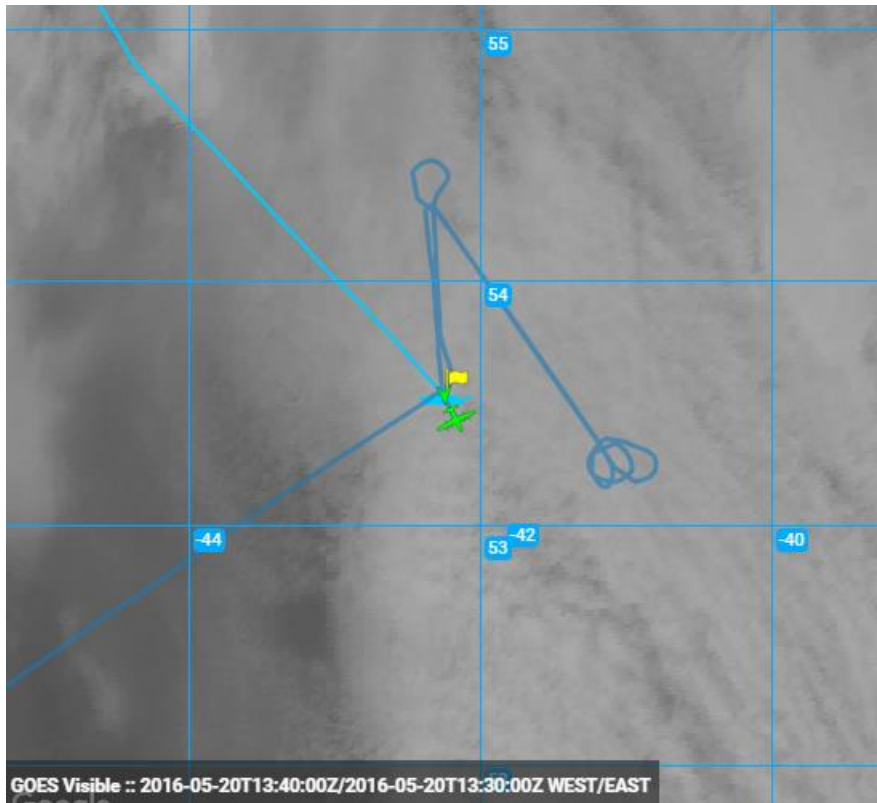

1352Z_StartingCloudModule