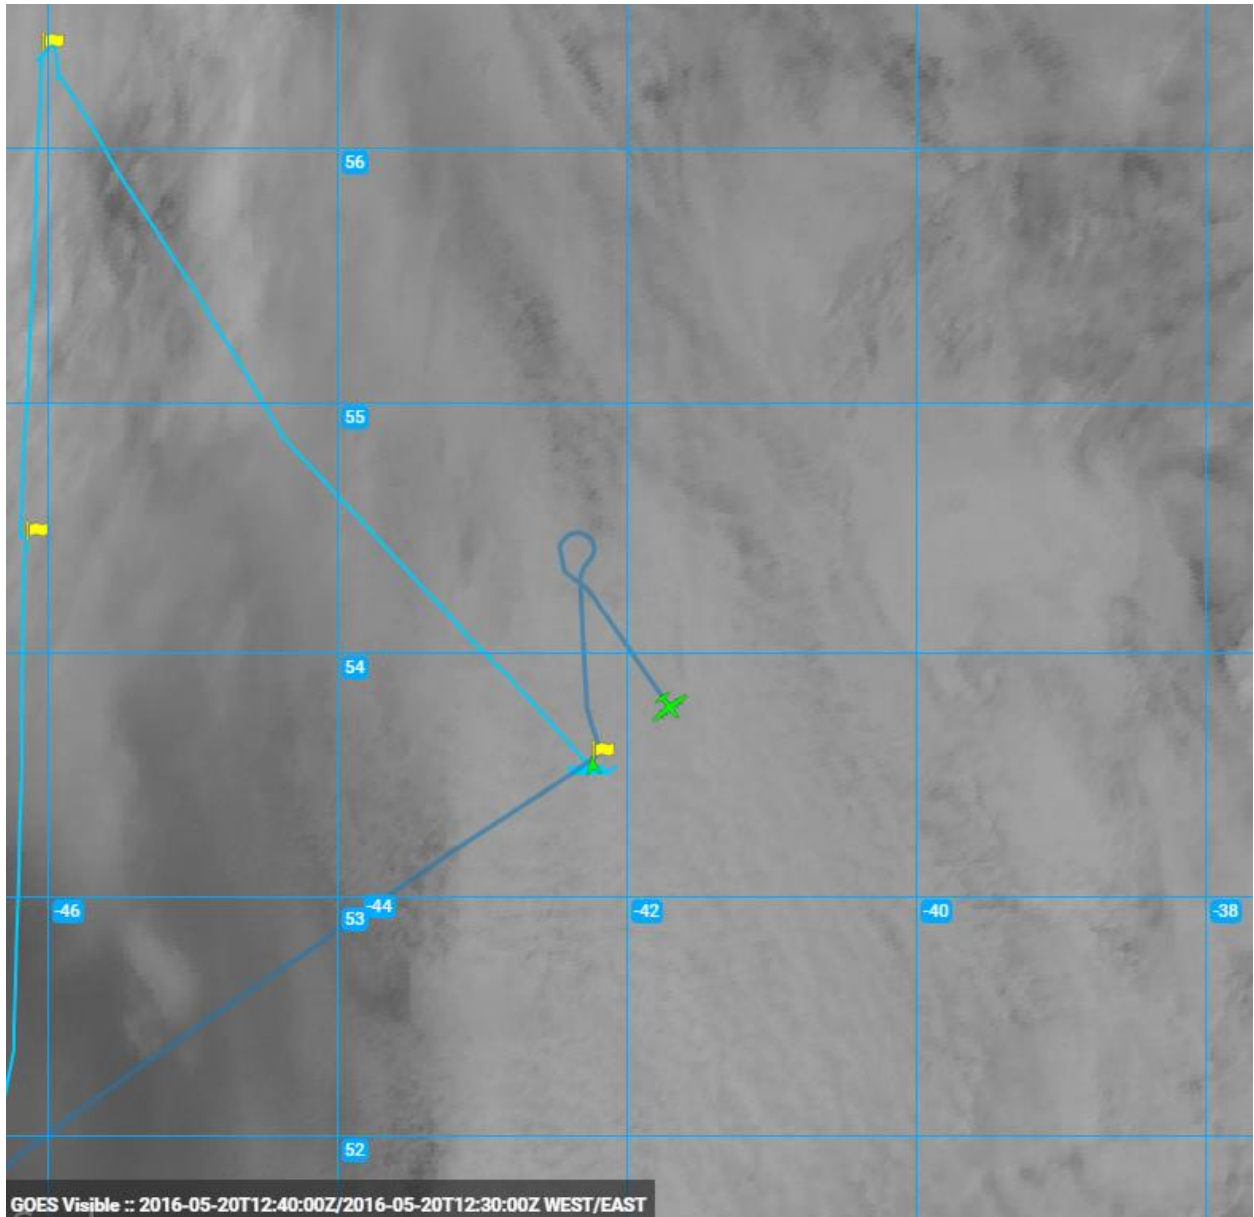

Comments:

Real-time GOES imagery with overlaid ship, aircraft, and CALIPSO trajectories.

1225Z_ApproachingShip

1230Z_StartingZpattern

1250Z_NorthernZpatternLeg

1305Z_NorthernZpatternLeg

1325Z_NorthernZpatternLegLowLevel