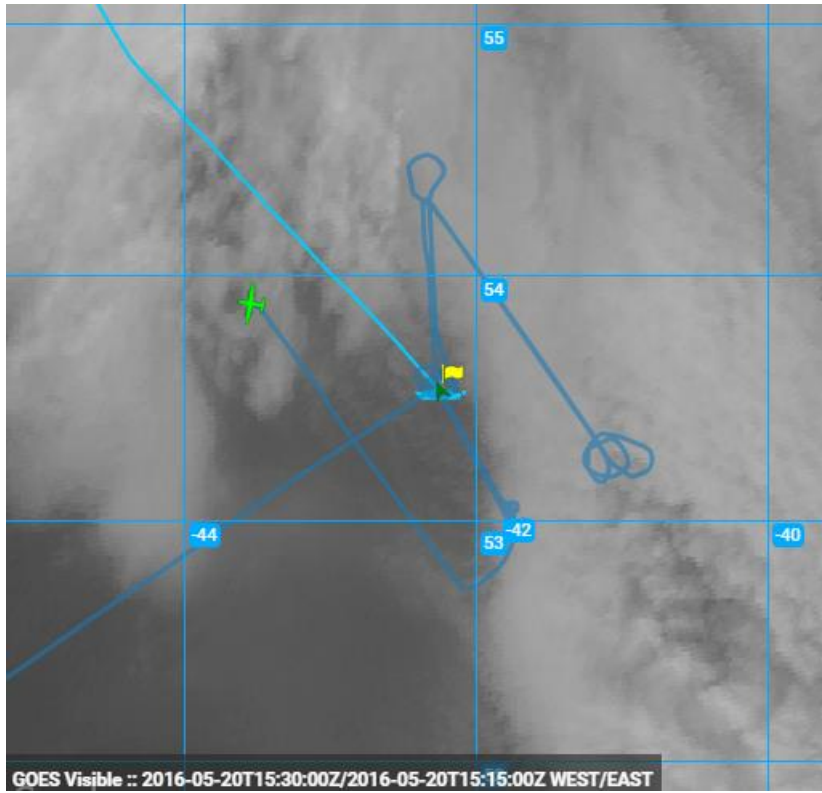

Comments:

Real-time GOES imagery with overlaid ship, aircraft, and CALIPSO trajectories.

1225Z_ApproachingShip

1230Z_StartingZpattern

1250Z_NorthernZpatternLeg

1305Z_NorthernZpatternLeg

1325Z_NorthernZpatternLegLowLevel

1340Z_NorthernZpatternLegLowLevel

1350Z_LowLevelAtShip

1352Z_StartingCloudModule

1405Z_StartingCloudModule

1430Z_CloudModule

1450Z_CloudModule

1455Z_CloudModule

1548Z_LowerZPattern