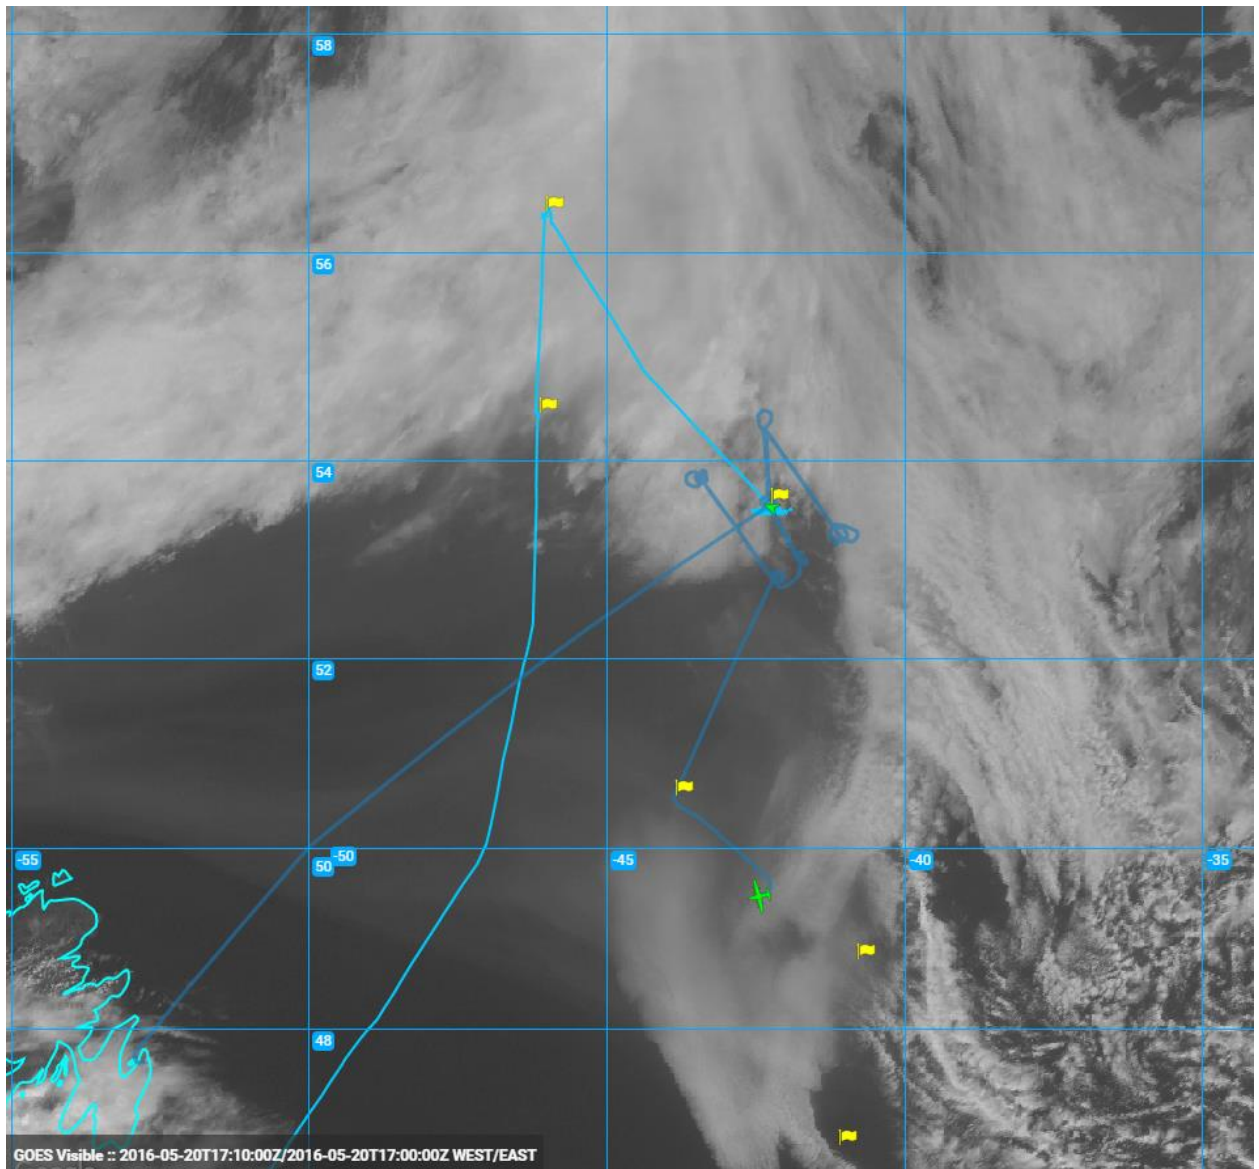

Comments:

Real-time GOES imagery with overlaid ship, aircraft, and CALIPSO trajectories.

1225Z_ApproachingShip

1230Z_StartingZpattern

1250Z_NorthernZpatternLeg

1305Z_NorthernZpatternLeg

1325Z_NorthernZpatternLegLowLevel

1610Z_LowerZPatternLowLeg

1622Z_LowerZPatternLowLeg

1638Z_S2-S3Leg

1718Z_RTb

1718Z_RT_BigPicture

1800Z_RTB_BigPicture

1830Z_RT B_BigPicture