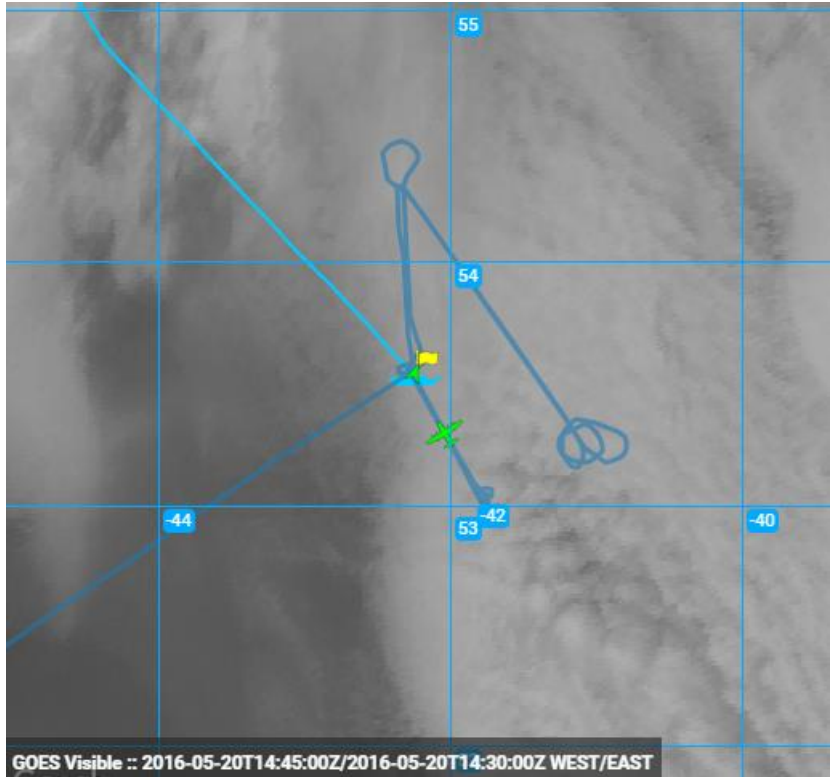

Comments:

Real-time GOES imagery with overlaid ship, aircraft, and CALIPSO trajectories.

1225Z_ApproachingShip

1230Z_StartingZpattern

1250Z_NorthernZpatternLeg

1305Z_NorthernZpatternLeg

1325Z_NorthernZpatternLegLowLevel

1340Z_NorthernZpatternLegLowLevel

1350Z_LowLevelAtShip

1352Z_StartingCloudModule

1405Z_StartingCloudModule

1430Z_CloudModule

1450Z_CloudModule

1455Z_CloudModule

1548Z_LowerZPattern

1610Z_LowerZPatternLowLeg

1622Z_LowerZPatternLowLeg

1638Z_S2-S3Leg

1718Z_RTb

1718Z_RT_BigPicture

1800Z_RTB_BigPicture

1830Z_RT B_BigPicture