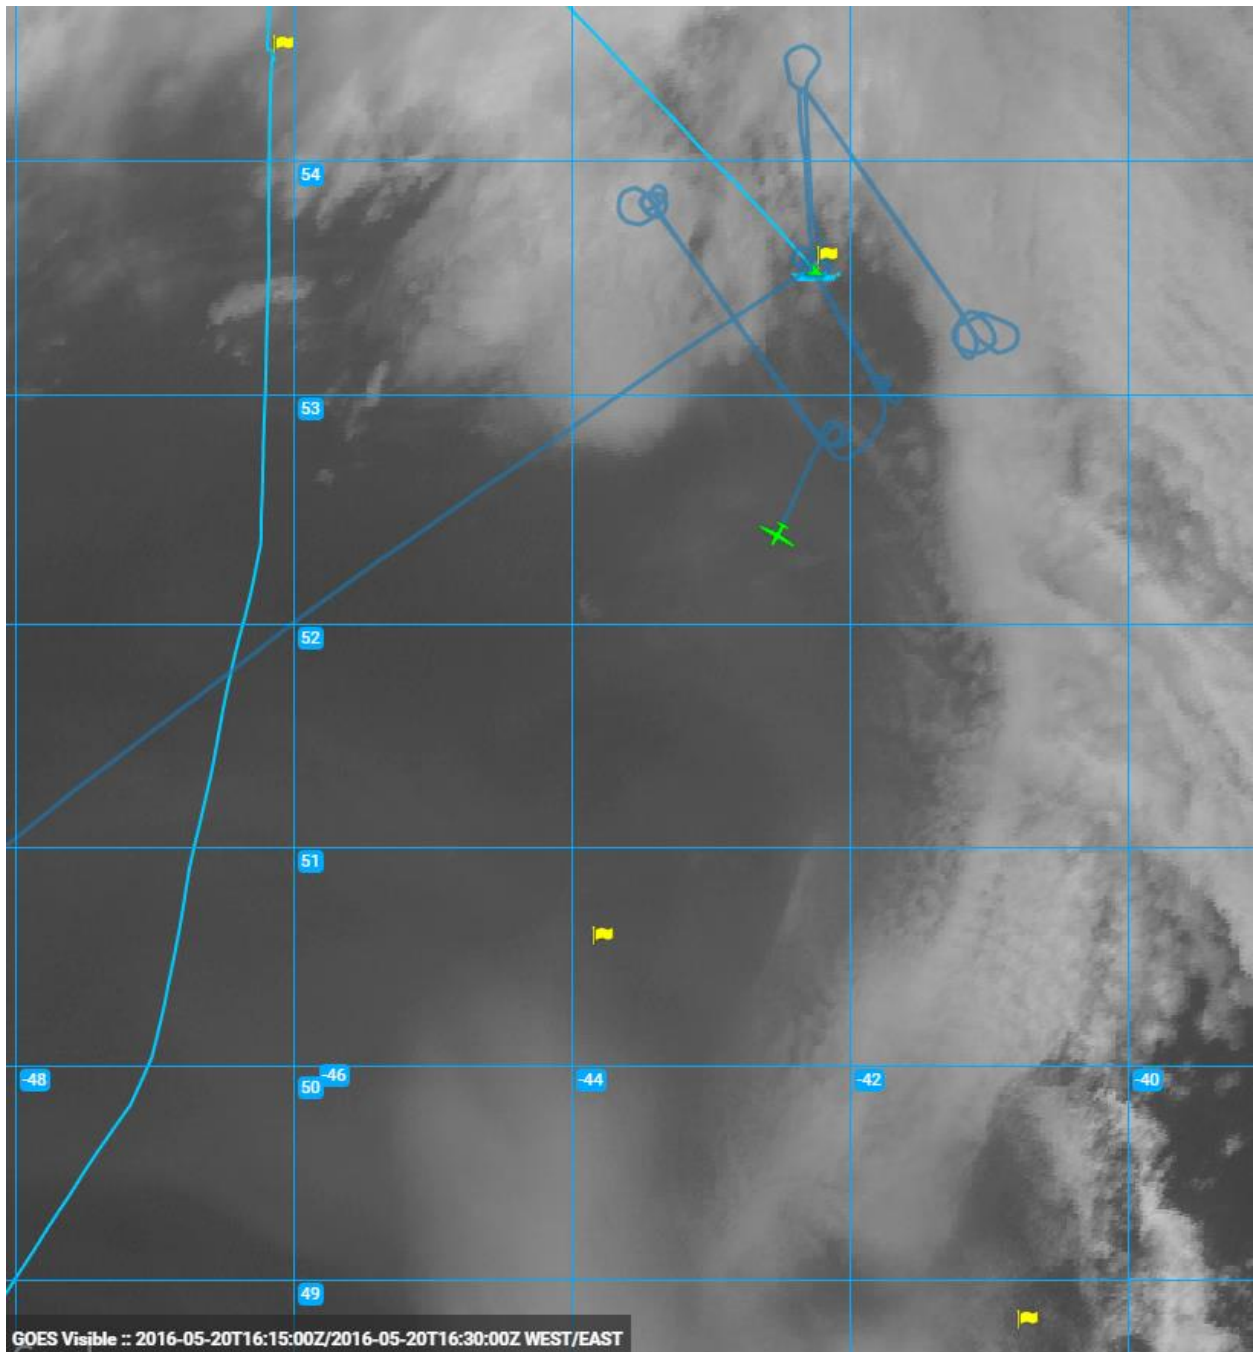

Comments:

Real-time GOES imagery with overlaid ship, aircraft, and CALIPSO trajectories.

1225Z_ApproachingShip

1230Z_StartingZpattern

1250Z_NorthernZpatternLeg

1305Z_NorthernZpatternLeg

1325Z_NorthernZpatternLegLowLevel

1340Z_NorthernZpatternLegLowLevel

1350Z_LowLevelAtShip

1352Z_StartingCloudModule

1405Z_StartingCloudModule

1430Z_CloudModule

1450Z_CloudModule

1455Z_CloudModule

1548Z_LowerZPattern

1610Z_LowerZPatternLowLeg

1622Z_LowerZPatternLowLeg

1638Z_S2-S3Leg

1718Z_RTb

1718Z_RT_BigPicture

1800Z_RTB_BigPicture

1830Z_RT B_BigPicture