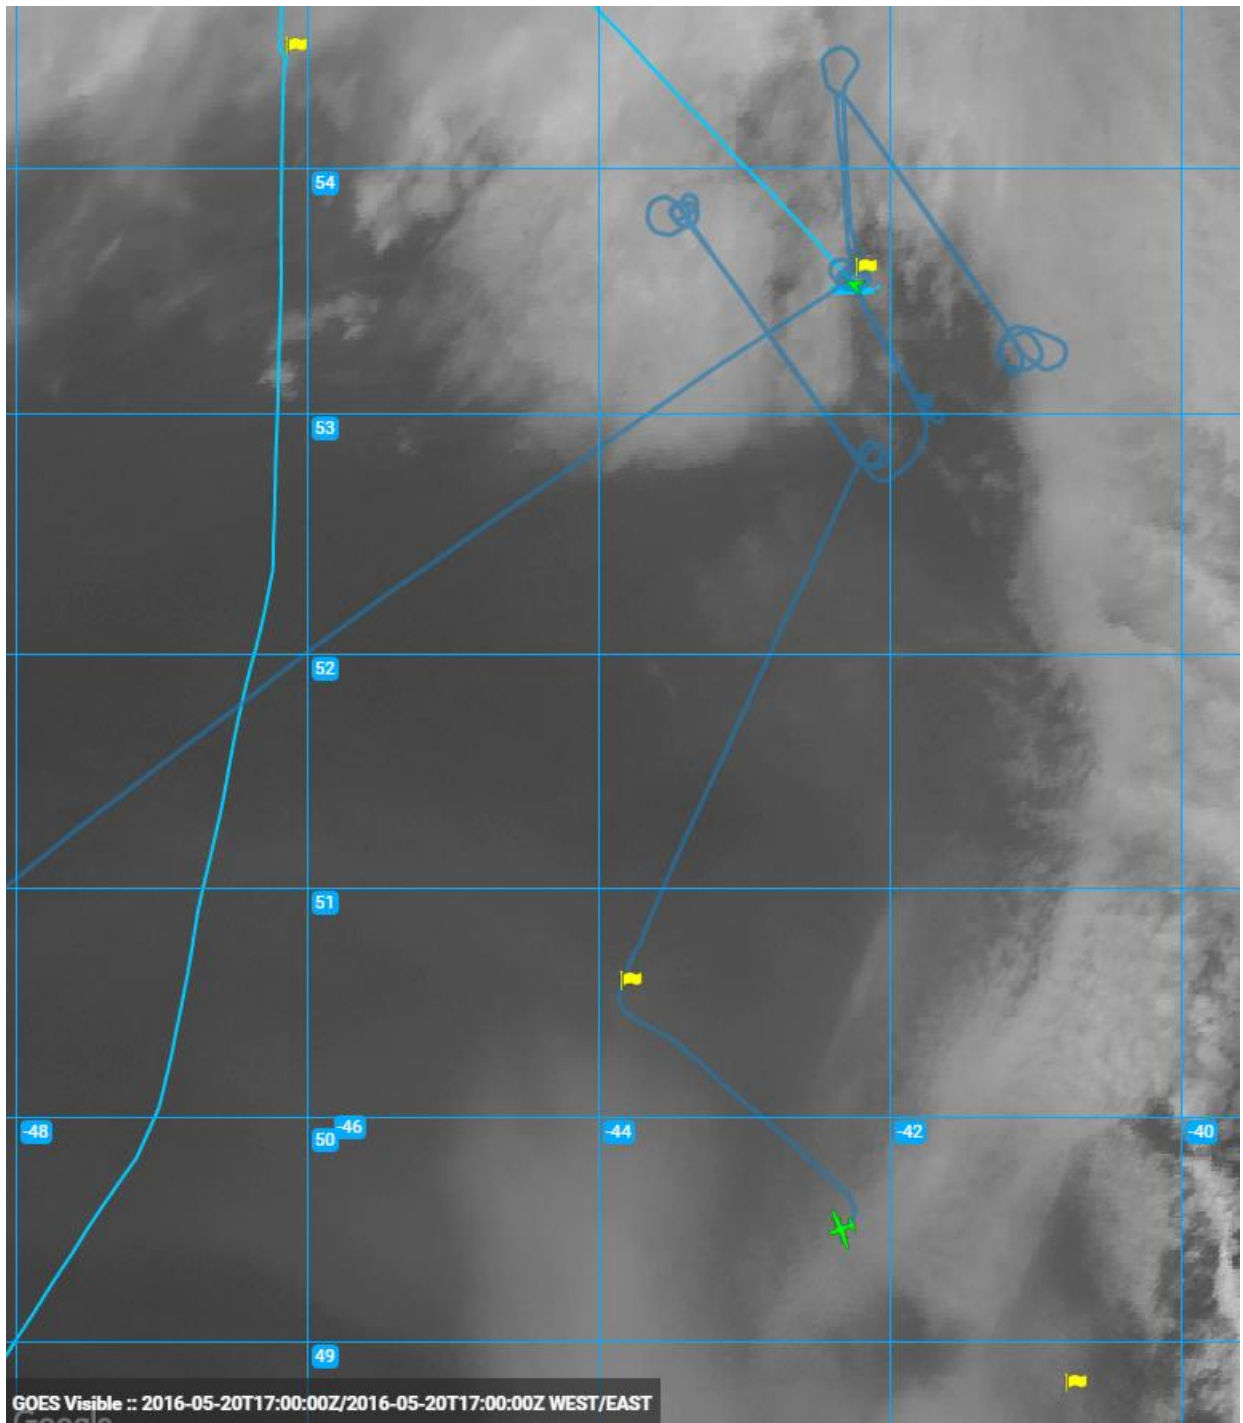

Comments:

Real-time GOES imagery with overlaid ship, aircraft, and CALIPSO trajectories.

1225Z_ApproachingShip

1230Z_StartingZpattern

1250Z_NorthernZpatternLeg

1305Z_NorthernZpatternLeg

1325Z_NorthernZpatternLegLowLevel

1340Z_NorthernZpatternLegLowLevel

1350Z_LowLevelAtShip

1352Z_StartingCloudModule

1405Z_StartingCloudModule

1430Z_CloudModule

1450Z_CloudModule

1455Z_CloudModule

1548Z_LowerZPattern

1610Z_LowerZPatternLowLeg

1622Z_LowerZPatternLowLeg

1638Z_S2-S3Leg

1718Z_RTb

1718Z_RT_BigPicture

1800Z_RTB_BigPicture

1830Z_RT B_BigPicture