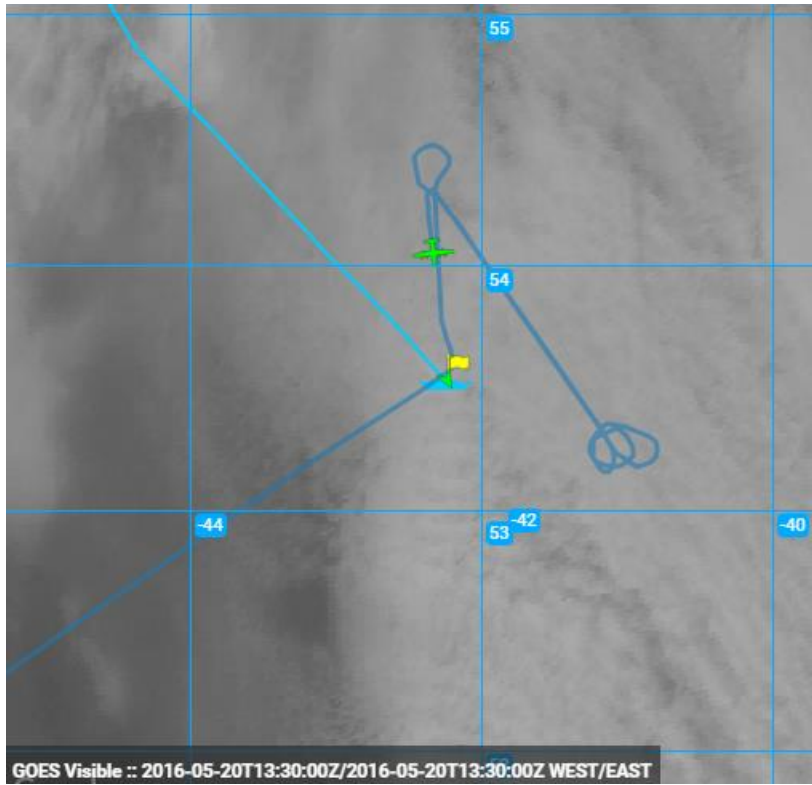

Comments:

Real-time GOES imagery with overlaid ship, aircraft, and CALIPSO trajectories.

1225Z_ApproachingShip

1230Z_StartingZpattern

1250Z_NorthernZpatternLeg

1305Z_NorthernZpatternLeg

1325Z_NorthernZpatternLegLowLevel