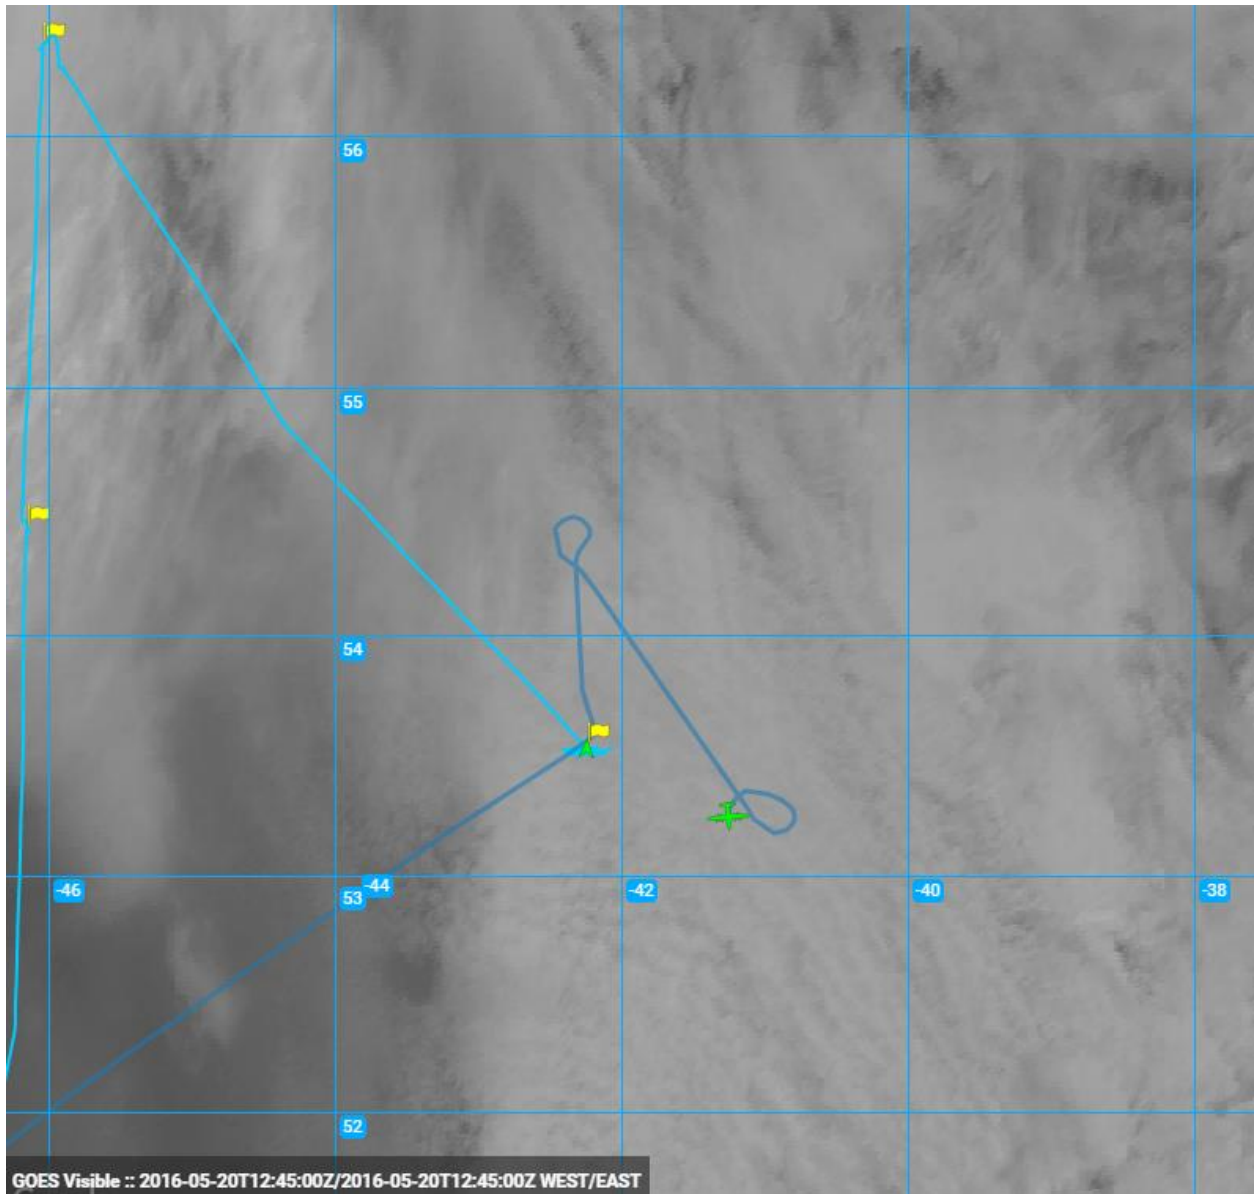

Comments:

Real-time GOES imagery with overlaid ship, aircraft, and CALIPSO trajectories.

1225Z_ApproachingShip

1230Z_StartingZpattern

1250Z_NorthernZpatternLeg

1305Z_NorthernZpatternLeg

1325Z_NorthernZpatternLegLowLevel