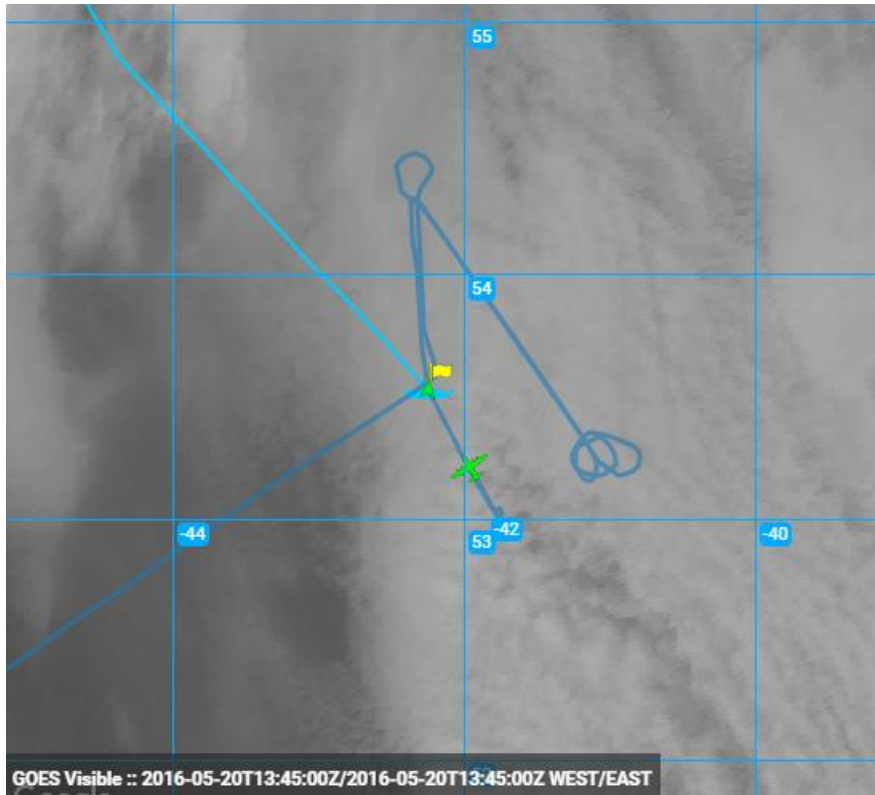

1405Z_StartingCloudModule