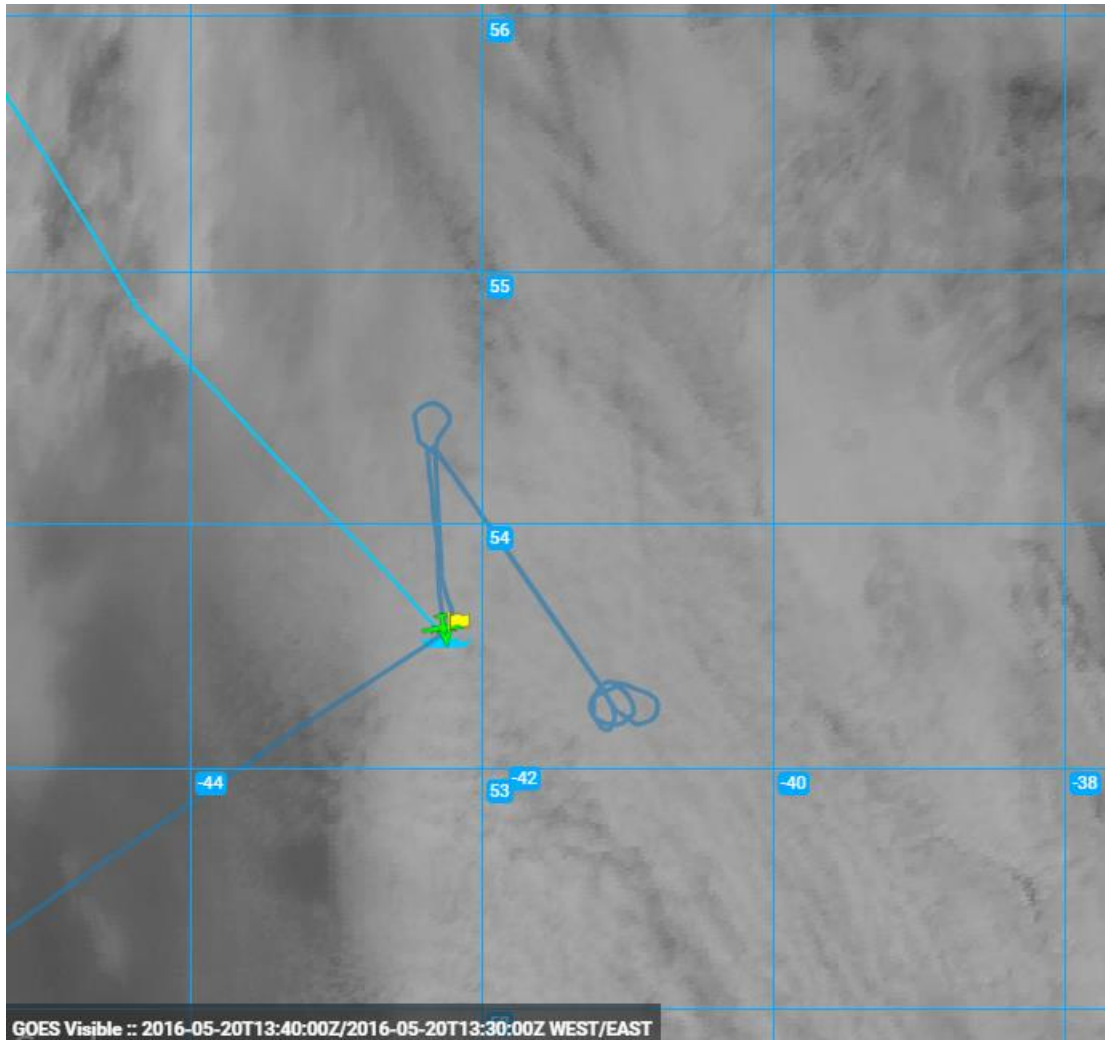

1350Z_LowLevelAtShip