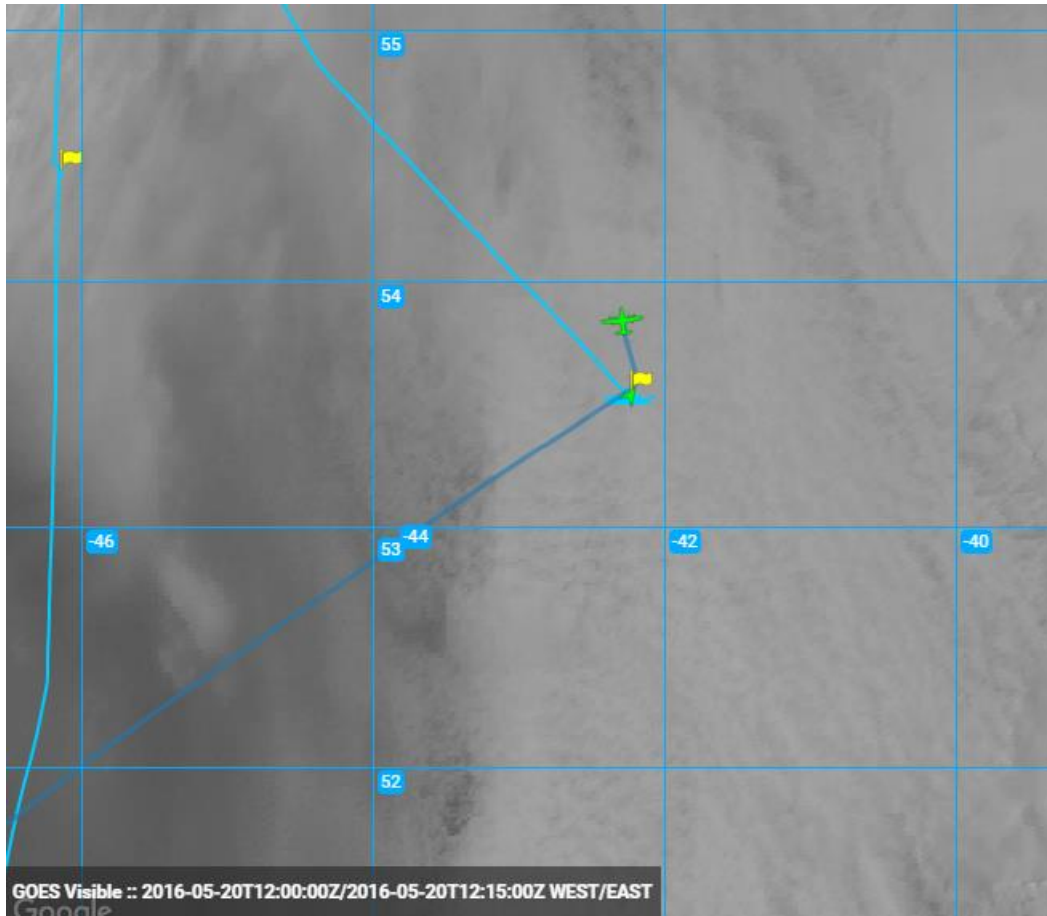

1230Z_StartingZpattern