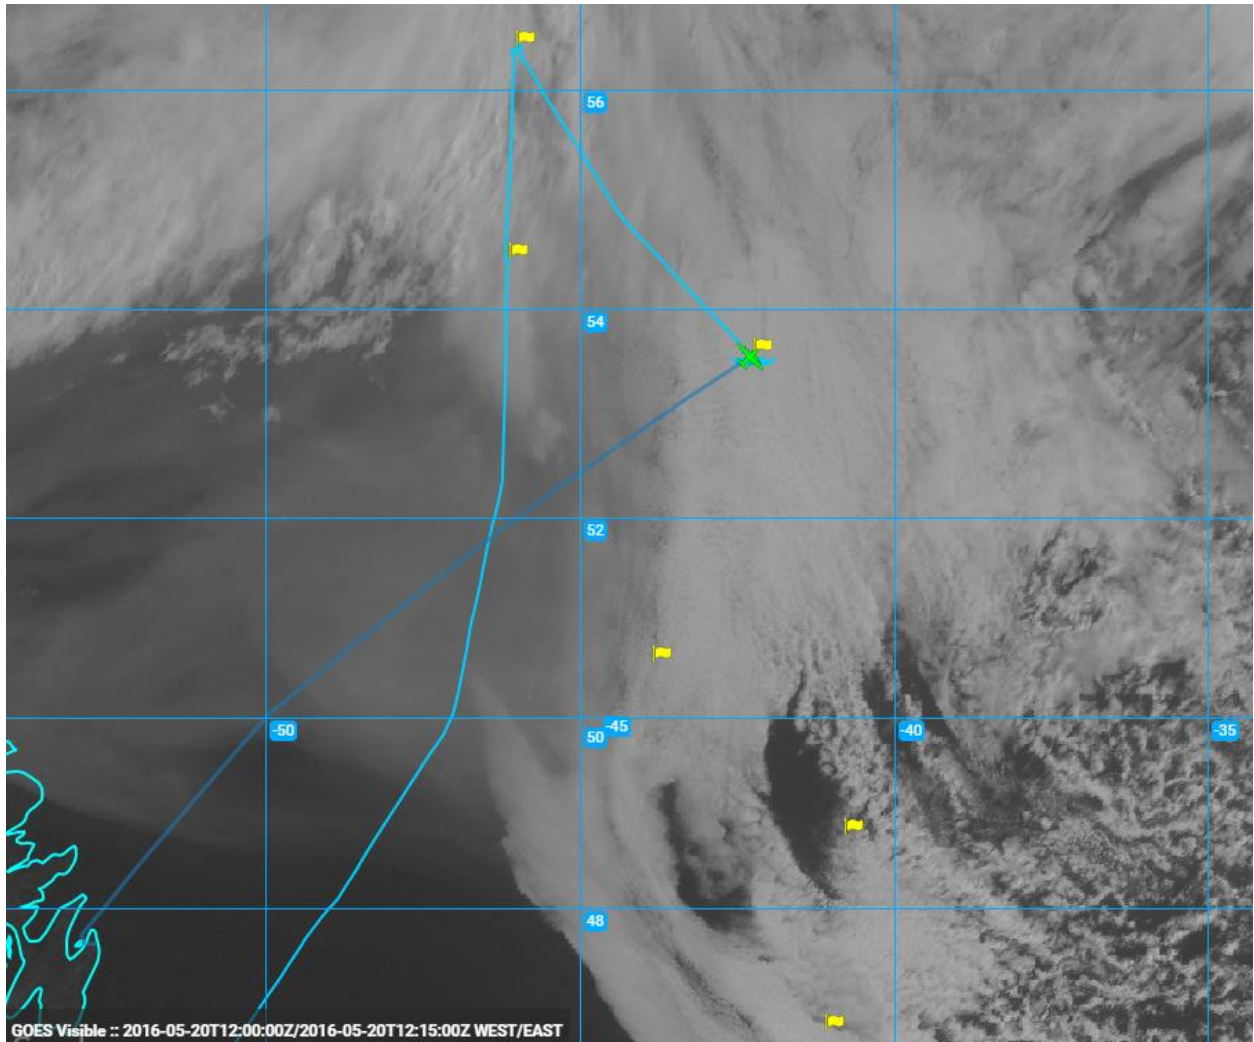

Funding Source: Paula Bontempi - NASA - SMD - ESD Ocean Biology and Biogeochemistry

Official Flight Report Logged At:

https://airbornescience.nasa.gov/flight_reports/C-130H_Hercules_439_05_20_16

Flight Hour Summary:

Comments:

Real-time GOES imagery with overlaid ship, aircraft, and CALIPSO trajectories.

1225Z_ApproachingShip

1230Z_StartingZpattern

1250Z_NorthernZpatternLeg

1305Z_NorthernZpatternLeg

1325Z_NorthernZpatternLegLowLevel