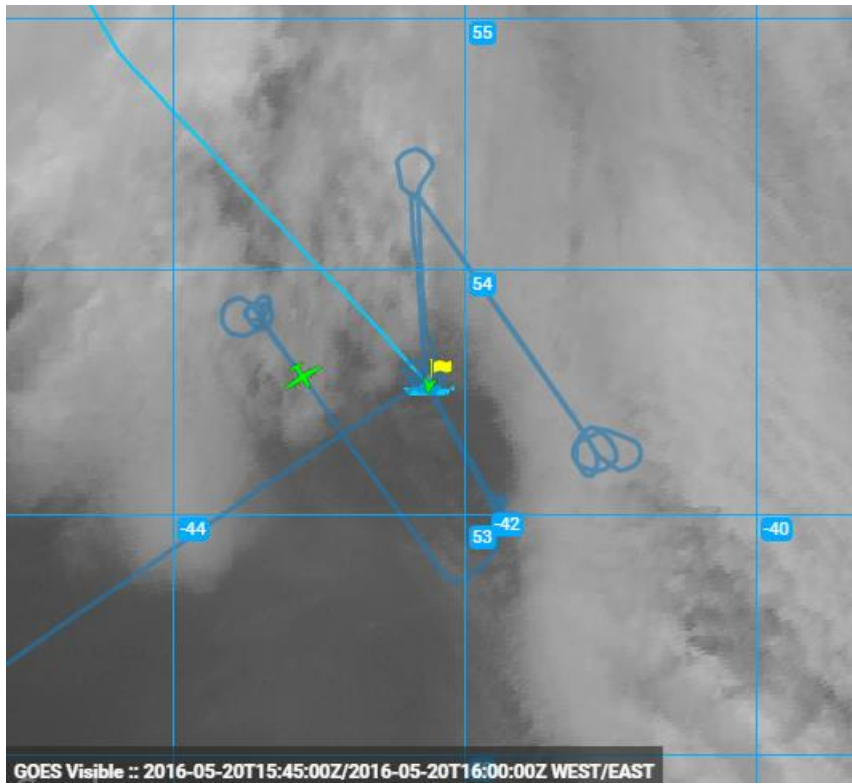

Comments:

Real-time GOES imagery with overlaid ship, aircraft, and CALIPSO trajectories.

1225Z_ApproachingShip

1230Z_StartingZpattern

1250Z_NorthernZpatternLeg

1305Z_NorthernZpatternLeg

1325Z_NorthernZpatternLegLowLevel

1340Z_NorthernZpatternLegLowLevel

1350Z_LowLevelAtShip

1352Z_StartingCloudModule

1405Z_StartingCloudModule

1430Z_CloudModule

1450Z_CloudModule

1455Z_CloudModule

1548Z_LowerZPattern