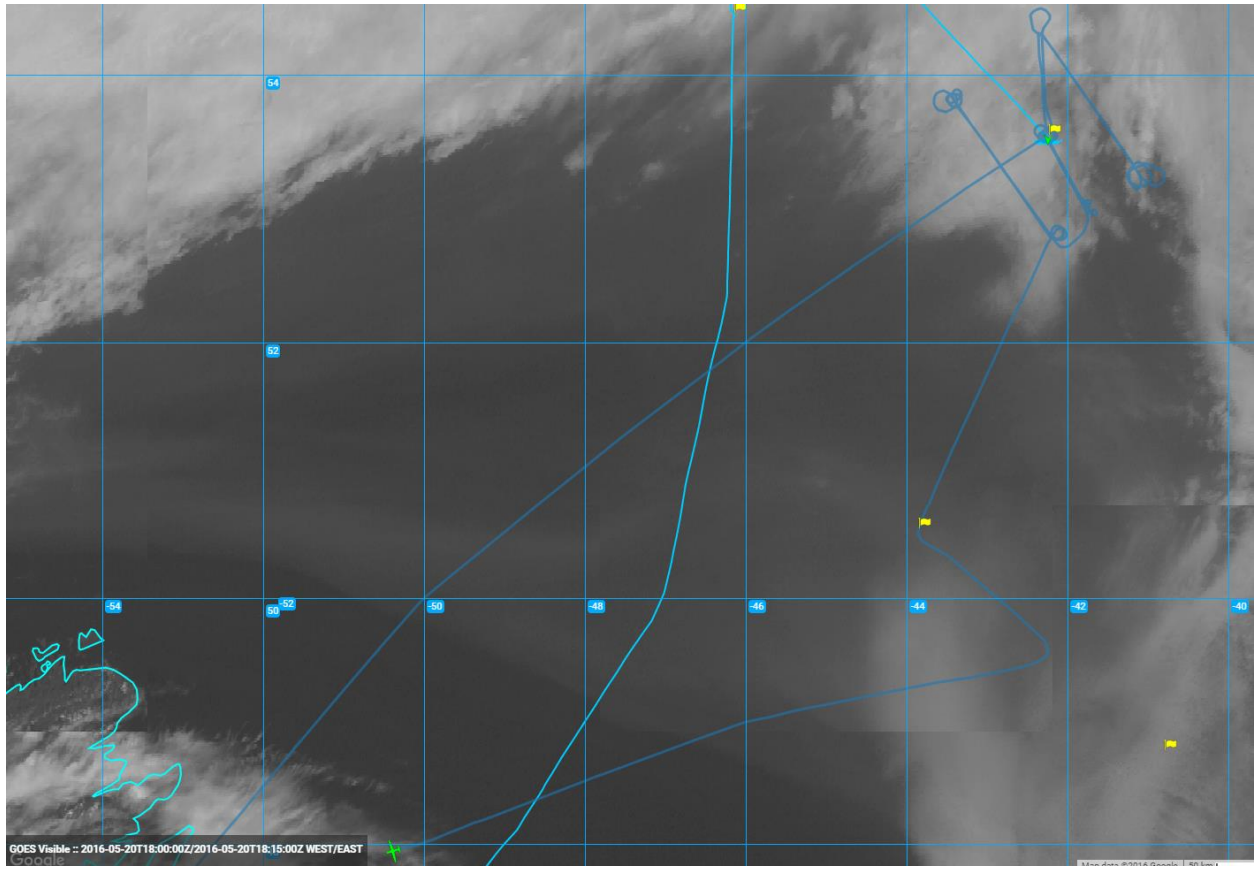

Comments:

Real-time GOES imagery with overlaid ship, aircraft, and CALIPSO trajectories.

1225Z_ApproachingShip

1230Z_StartingZpattern

1250Z_NorthernZpatternLeg

1305Z_NorthernZpatternLeg

1325Z_NorthernZpatternLegLowLevel

1610Z_LowerZPatternLowLeg

1622Z_LowerZPatternLowLeg

1638Z_S2-S3Leg

1718Z_RTb

1718Z_RT_BigPicture

1800Z_RTB_BigPicture

1830Z_RT B_BigPicture