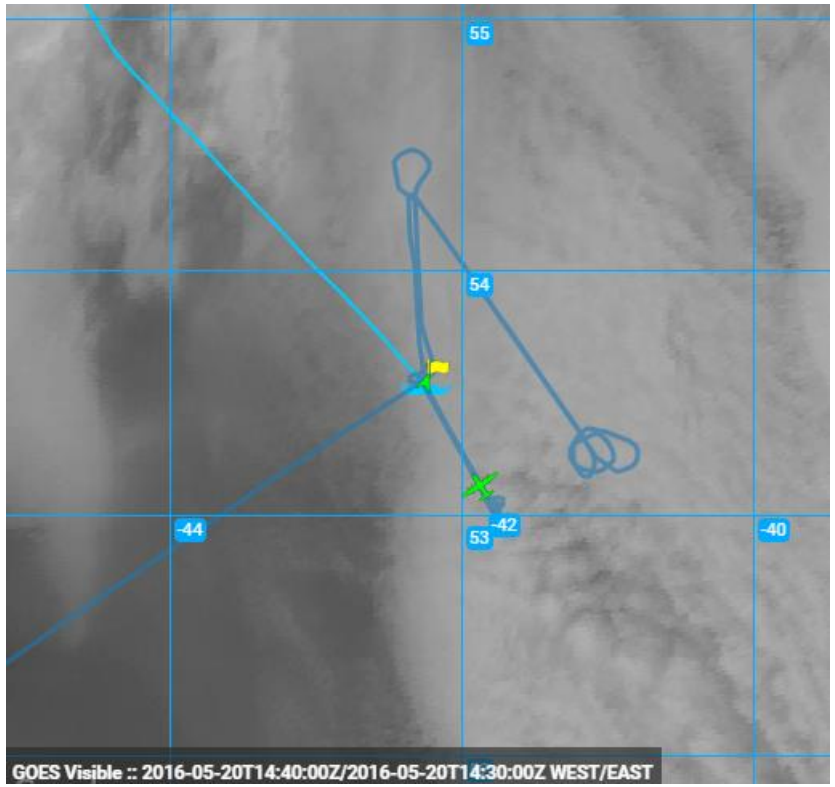

Comments:

Real-time GOES imagery with overlaid ship, aircraft, and CALIPSO trajectories.

1225Z_ApproachingShip

1230Z_StartingZpattern

1250Z_NorthernZpatternLeg

1305Z_NorthernZpatternLeg

1325Z_NorthernZpatternLegLowLevel

1340Z_NorthernZpatternLegLowLevel

1350Z_LowLevelAtShip

1352Z_StartingCloudModule

1405Z_StartingCloudModule

1430Z_CloudModule

1450Z_CloudModule

1455Z_CloudModule

1548Z_LowerZPattern