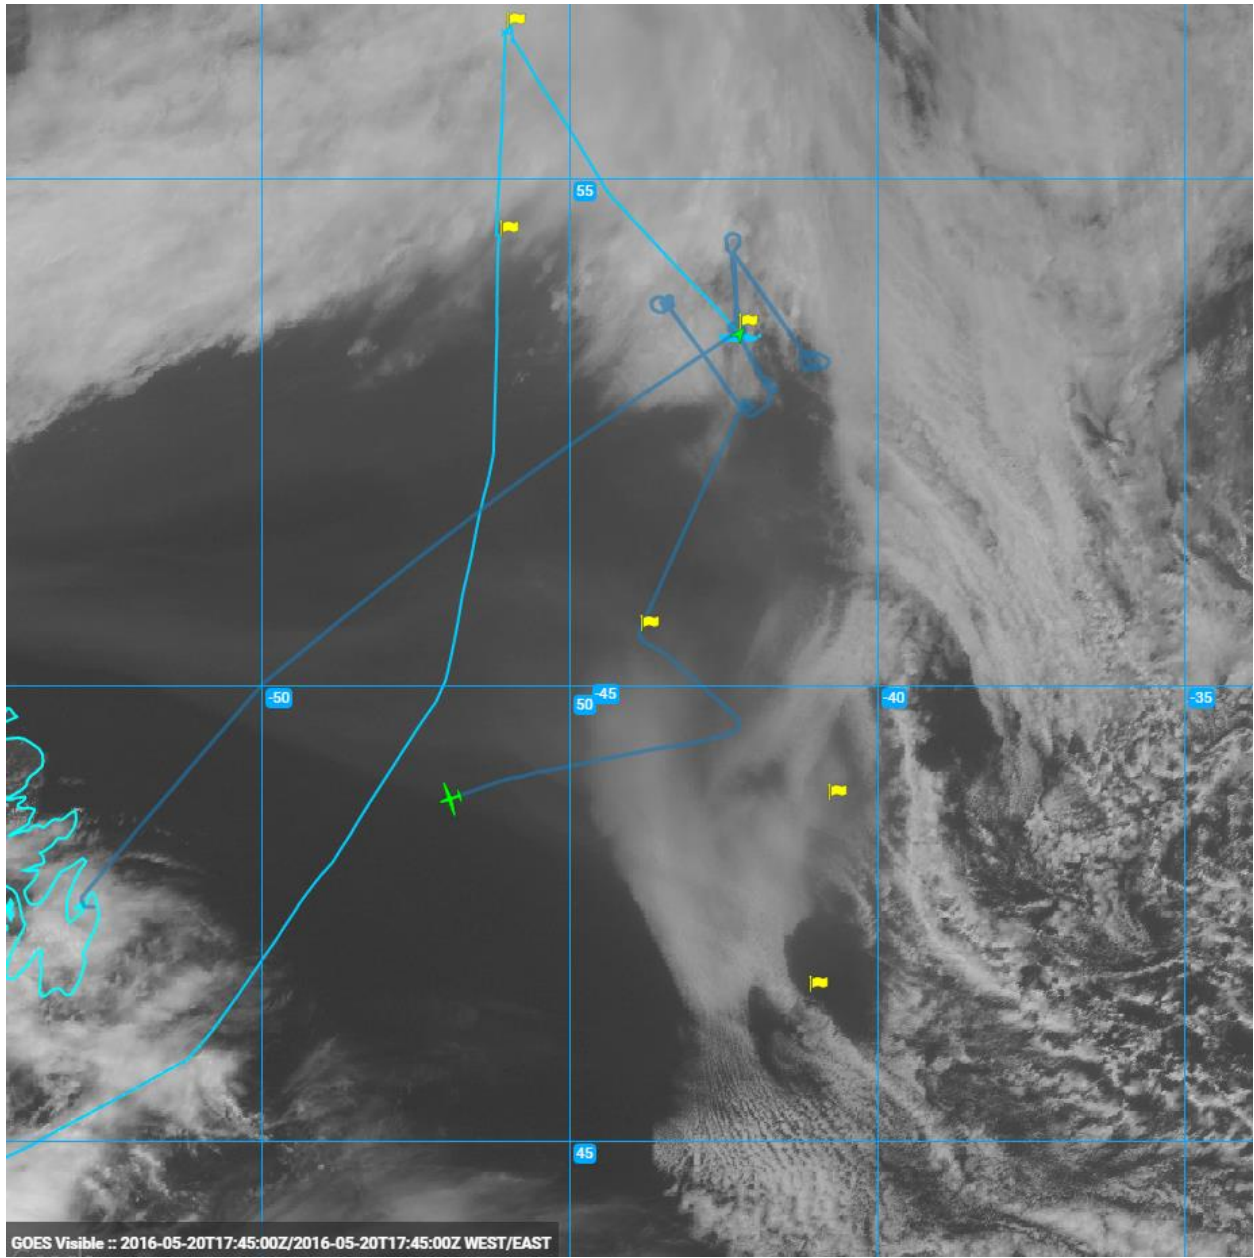

Comments:

Real-time GOES imagery with overlaid ship, aircraft, and CALIPSO trajectories.

1225Z_ApproachingShip

1230Z_StartingZpattern

1250Z_NorthernZpatternLeg

1305Z_NorthernZpatternLeg

1325Z_NorthernZpatternLegLowLevel

1610Z_LowerZPatternLowLeg

1622Z_LowerZPatternLowLeg

1638Z_S2-S3Leg

1718Z_RTb

1718Z_RT_BigPicture

1800Z_RTB_BigPicture

1830Z_RT B_BigPicture